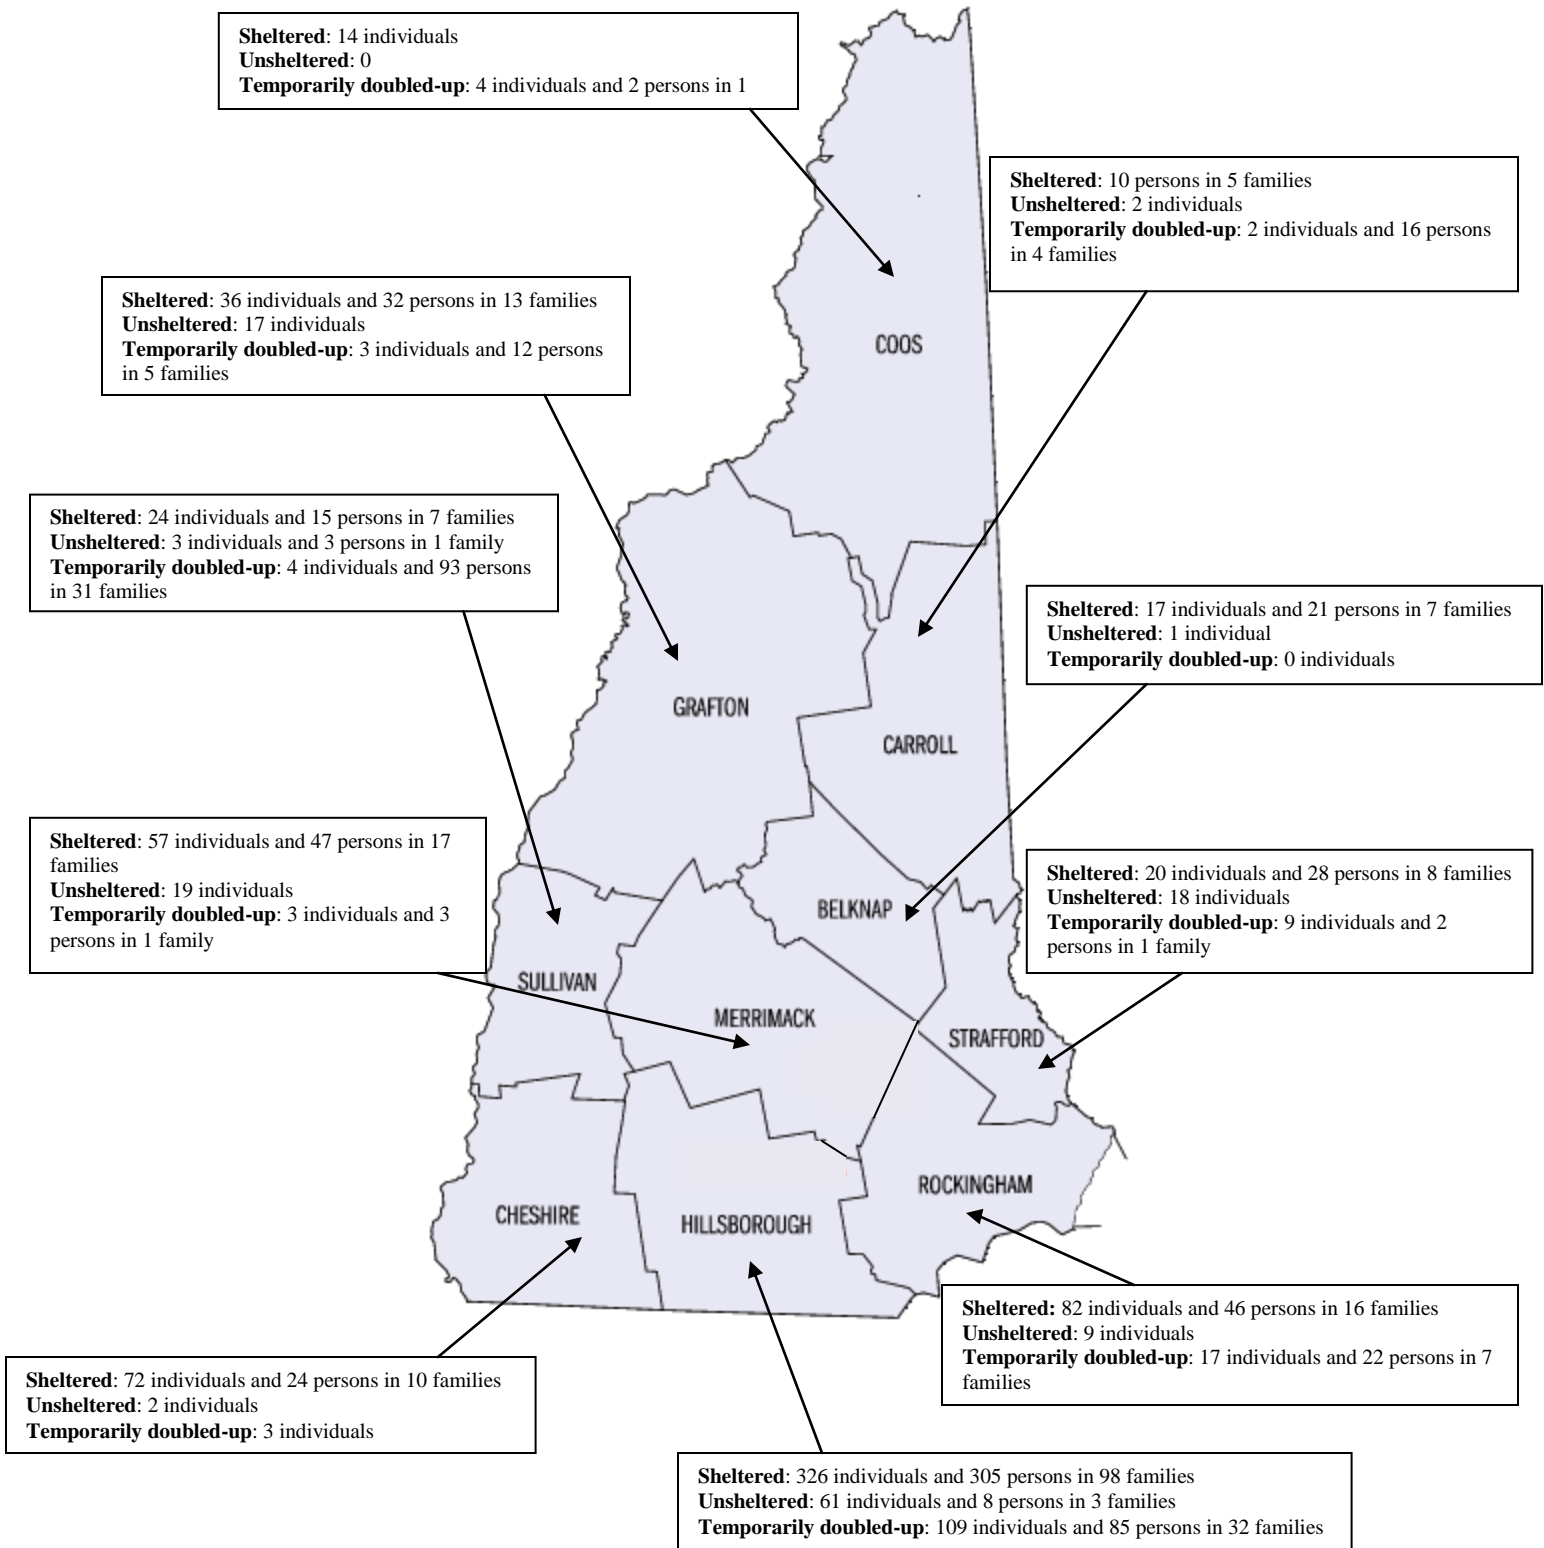

2016 Point-in-Time Count - January 27, 2016

Total Homeless for the State of NH: 1,706

(1,174 sheltered, 143 unsheltered and 389 temporarily doubled-up (temporarily residing with family/friend).)

Totals:

932 individuals

774 persons in families

267 families